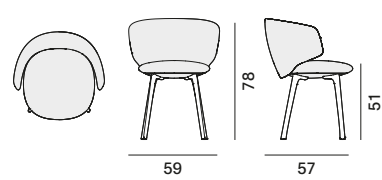

Chair

Armchair

Wood backrest, padded seat

4-point-star base, 360° swivel

4-legged oak base

Padded

4-point-star base, 360° swivel

4-legged oak base

Finishing

The number in the dot corresponds to the number of colour/material finish.

Here below, in the section FINISH OPTIONS, please note all the colours of the materials used for this product.

CHAIR AND ARMCHAIR