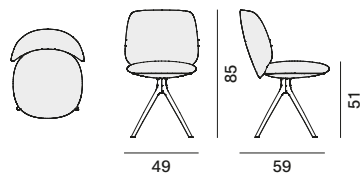

Chair

Armchair

Wood backrest, padded seat

4-point-star base, 360° swivel

4-legged oak base

Padded

4-point-star base, 360° swivel

4-legged oak base

Finishing

The number in the dot corresponds to the number of colour/material finish.

Here below, in the section FINISH OPTIONS, please note all the colours of the materials used for this product.

CHAIR AND ARMCHAIR