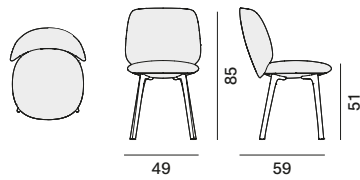

Chair

Armchair

Wood backrest, padded seat

4-point-star base, 360° swivel

4-legged oak base

Padded

4-point-star base, 360° swivel

4-legged oak base

Finishing

The number in the dot corresponds to the number of colour/material finish.

Here below, in the section FINISH OPTIONS, please note all the colours of the materials used for this product.

CHAIR AND ARMCHAIR