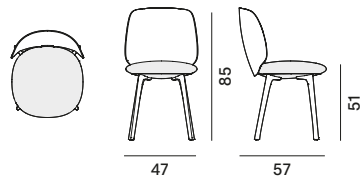

Chair

Armchair

Wood backrest, padded seat

4-point-star base, 360° swivel

4-legged oak base

Padded

4-point-star base, 360° swivel

4-legged oak base

Finishing

The number in the dot corresponds to the number of colour/material finish.

Here below, in the section FINISH OPTIONS, please note all the colours of the materials used for this product.

CHAIR AND ARMCHAIR