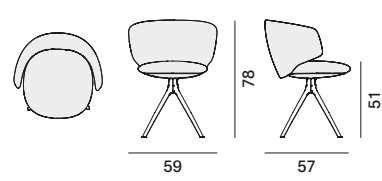

Chair

Armchair

Wood backrest, padded seat

4-point-star base, 360° swivel

4-legged oak base

Padded

4-point-star base, 360° swivel

4-legged oak base

Finishing

The number in the dot corresponds to the number of colour/material finish.

Here below, in the section FINISH OPTIONS, please note all the colours of the materials used for this product.

CHAIR AND ARMCHAIR