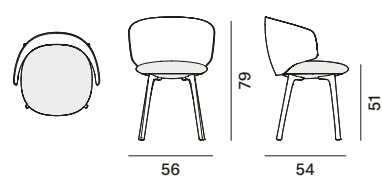

Chair

Armchair

Wood backrest, padded seat

4-point-star base, 360° swivel

4-legged oak base

Padded

4-point-star base, 360° swivel

4-legged oak base

Finishing

The number in the dot corresponds to the number of colour/material finish.

Here below, in the section FINISH OPTIONS, please note all the colours of the materials used for this product.

CHAIR AND ARMCHAIR